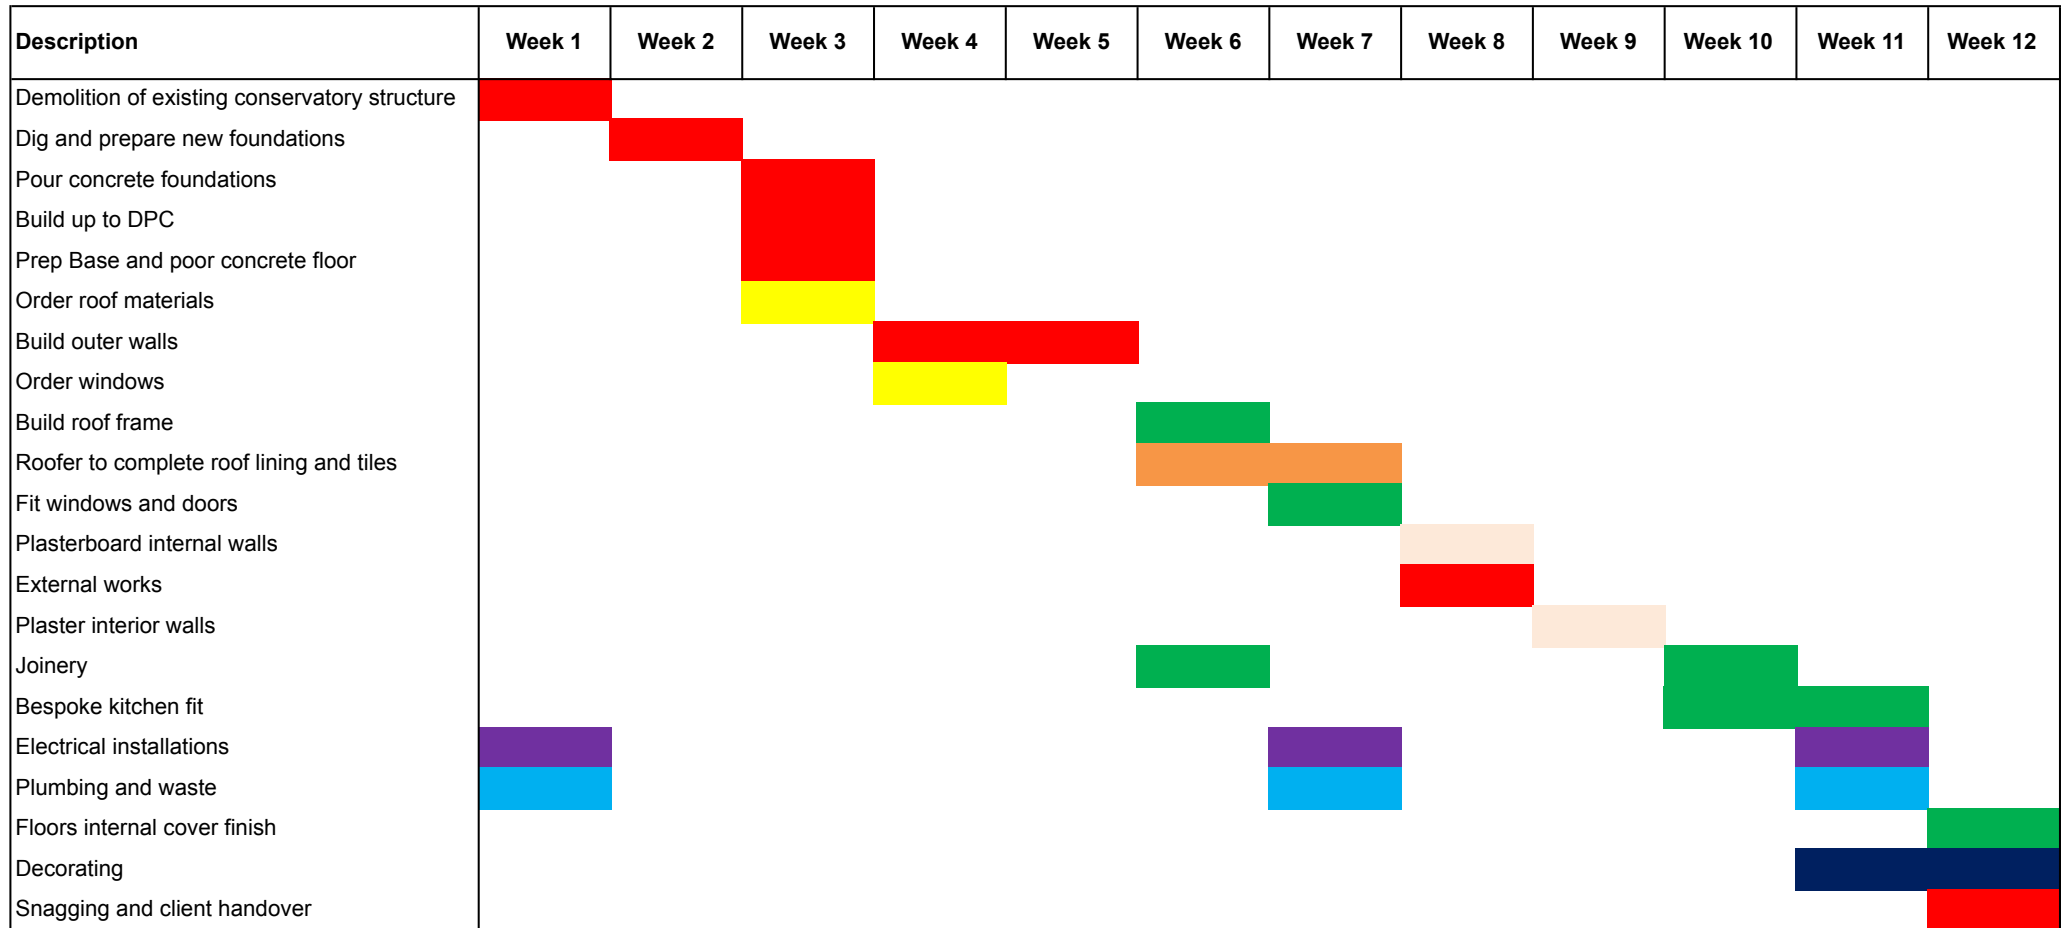

Building Extension Project Plan

Demolition of existing conservatory and build new single story extension and summerhouse

Description Key